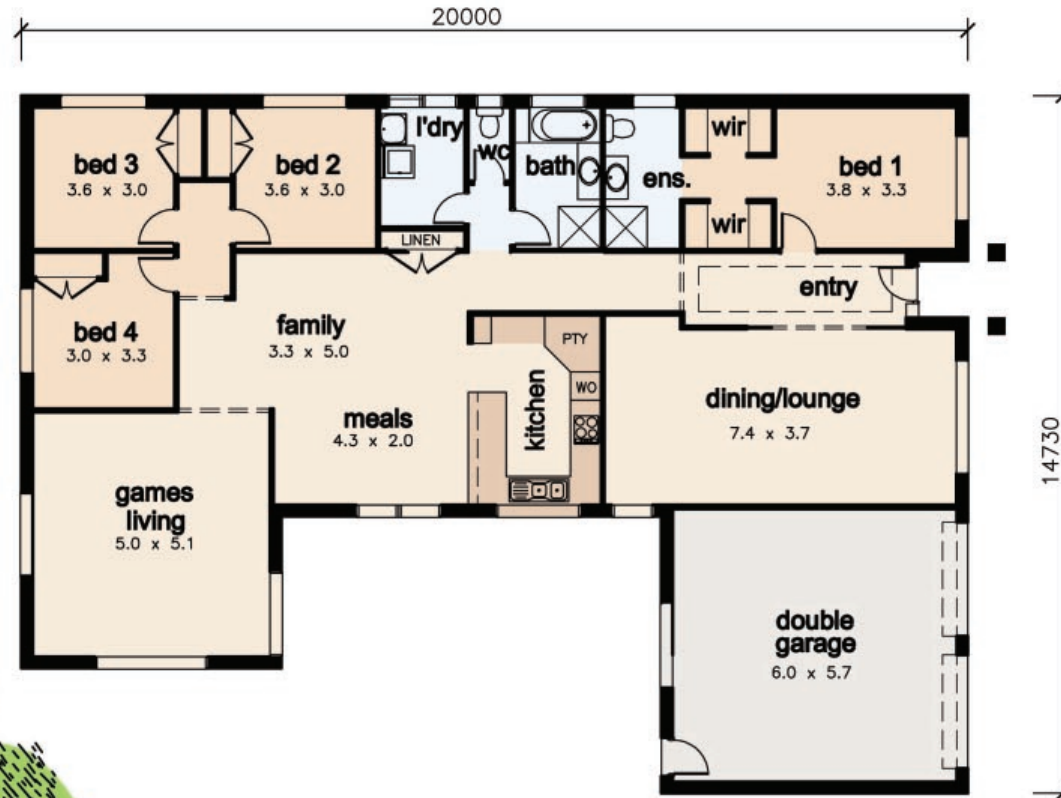

# Burrawang

24.7 squares  
230 square metres

floor plan

front elevation