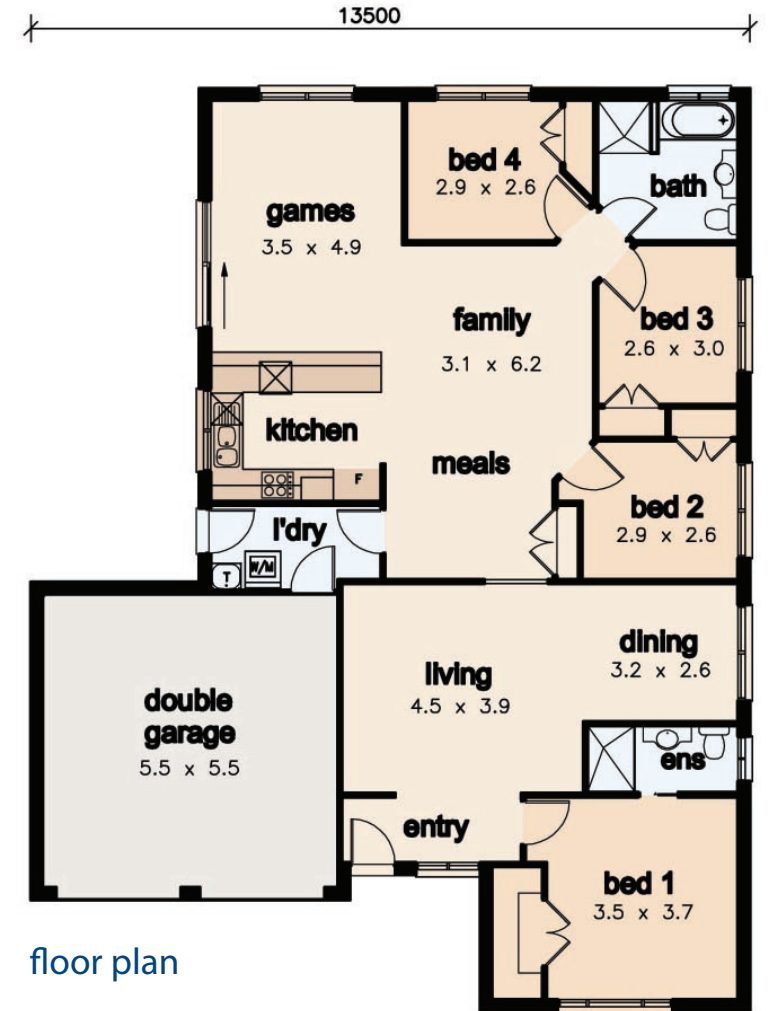

COAST & COUNTRY
HOMES

1300 729 300

Grevillea

19.9 squares

185 square metres

front elevation