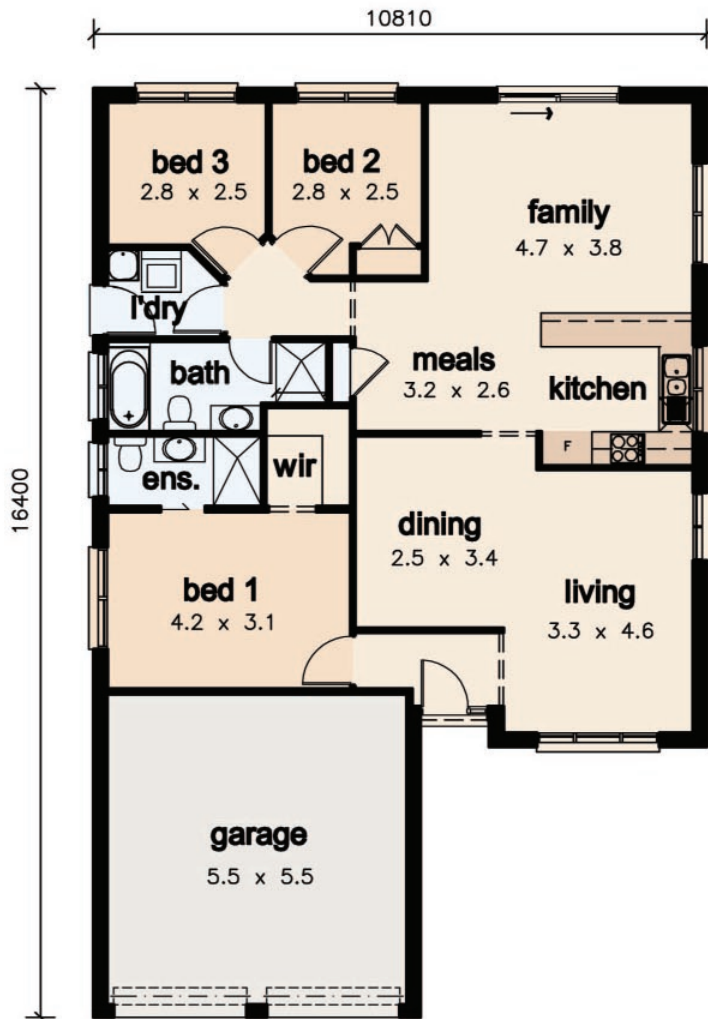

Melaleuca

16.3 squares

152 square metres

floor plan

front elevation