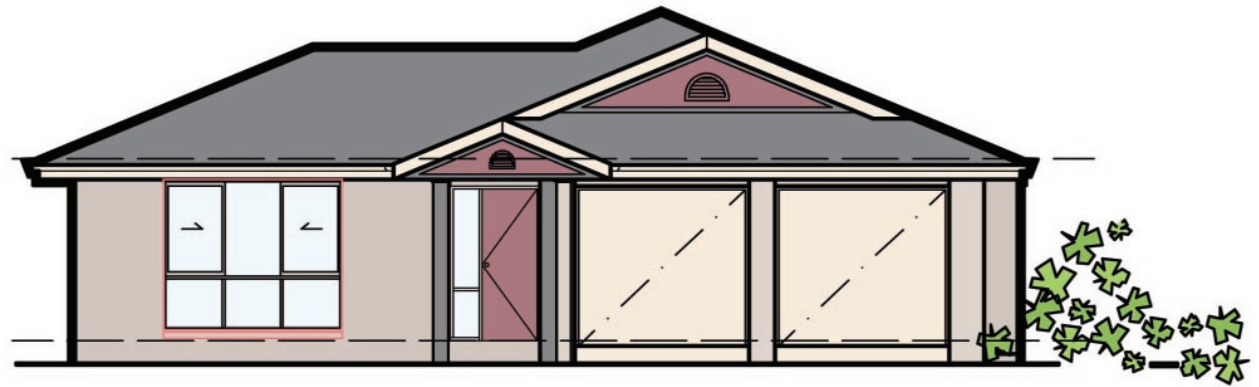

floor plan

1300 729 300

Wysteria

23.9 squares

223 square metres

front elevation